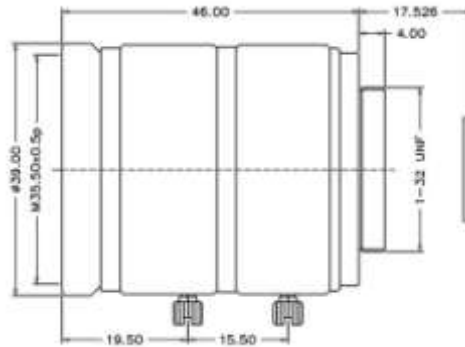

**FEATURES**

- ◆ Lens Brand: ZLKC
- ◆ 1" C-Mount 75mm F2.8 8MP
- ◆ Can suppress stray light
- ◆ Excellent brightness
- ◆ Anti-shock, compact appearance
- ◆ Locking set screws for focus and iris

**SPECIFICATION**

Model		<b>VM7528MPC</b>
Image Size		1-inch
Focal length		75mm
F No.		F2.8
M.O.D(m)		0.5m-Inf.
Operation	Iris	Manual
	Focus	Manual
Horizontal Angle of View	1" Type	9.69°x7.22°
	2/3" Type	6.73°x5.10°
Distortion	1" Type	-1%
Mount		C-Mount
Dimension		Φ39x46mm
Weight		145.0g
Filter		M35.5 P=0.5mm
Remark		8MP Manual Lens