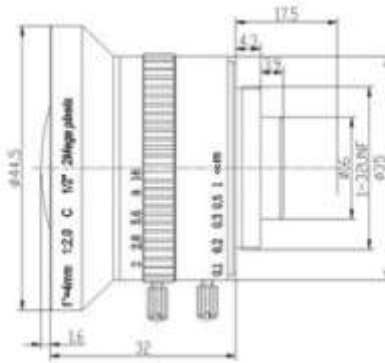

**FEATURES**

- ◆ Lens Brand: ZLKC
- ◆ 1/2" C-Mount 4mm 2MP F2.0
- ◆ Can suppress stray light
- ◆ Excellent brightness
- ◆ Anti-shock, compact appearance
- ◆ Locking set screws for focus and iris

**SPECIFICATION**

Model	<b>VM0420MP2</b>	
Image Size	1/2-inch	
Focal length	4mm	
F No.	F2.0	
M.O.D(m)	0.1m-Inf.	
Operation	Iris	Manual
	Focus	Manual
Horizontal Angle of View	1/2" Type	77.35°x62.2°
	1/3" Type	61.4°x48.7°
Distortion	1/2"Type	-0.2%
Back focal length	9.50mm	
Mount	C-Mount	
Dimension	Φ44.5x32mm	
Weight	135.0g	
Filter	---	
Remark	2MP Industrial Lens	